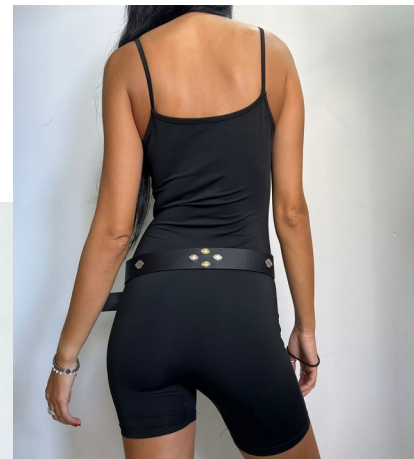

WB742

NV NINOVENTURI
woman