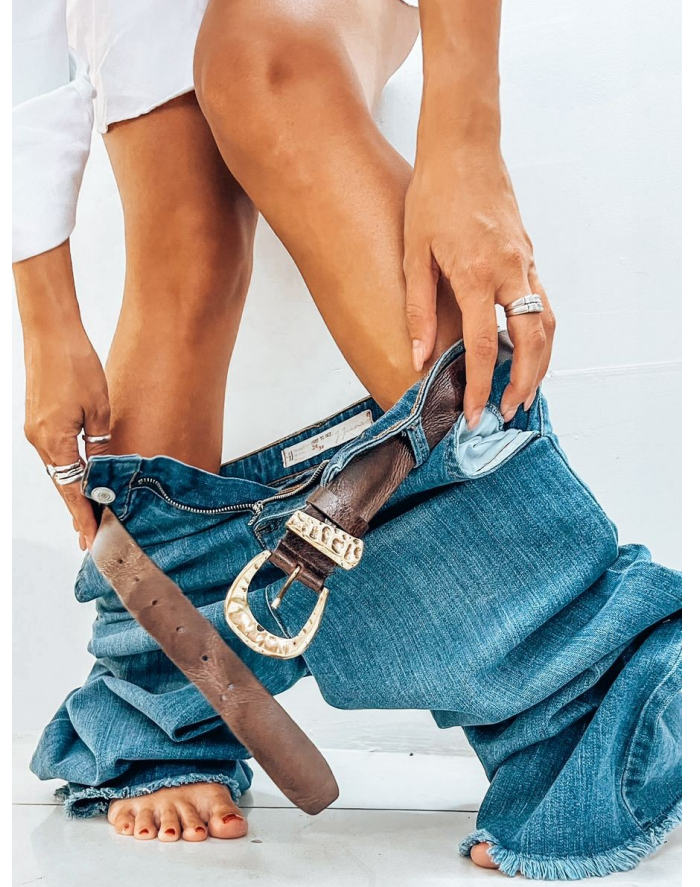

NV NINO VENTURI
woman